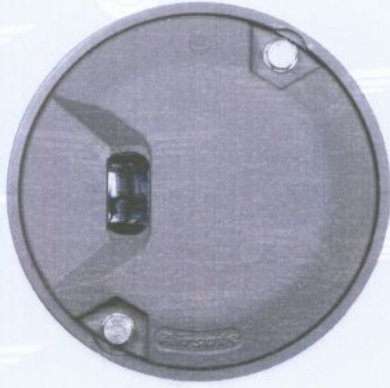

实际500cd等光强图
Actual Isocandela Curve of 500cd

实际5000cd等光强图
Actual Isocandela Curve of 5000cd

主光强要求平均5000cd, 实际平均6230cd,
Min Average 5000 cd Required, Average 6230cd actually