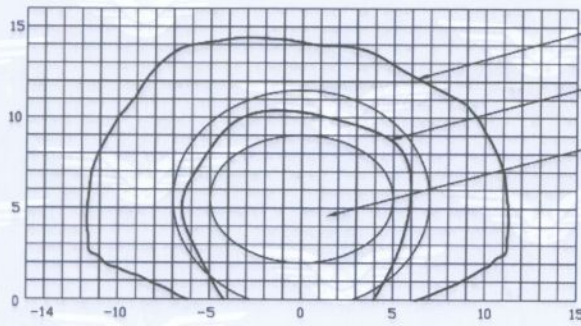

光源 Lamp

冷反光预聚焦灯泡 48W
Cold Mirror Prefocus Halogen Lamp

光源额定寿命
Lamp Rated Life

>1500h@6.6A

灯体材料
Light Body Material

铝合金铸造灯体和内盖
Cast Aluminum Alloy Body and Inner Cover

备注 Notes:

1. 设备详细外观及性能指标作为本证书的一部分打印于本证书背面
Appearance and specifications of the equipment are printed overleaf as part of this certificate
2. 下列方框内的登记记录表示本证书所示内容发生了变更, 变更具体内容打印于本证书背面
Records sealed below on the blanks indicate revisions of this certificate with explanations printed overleaf

--	--	--	--	--

颁发日期:
Issue Date:

2011-01-10

实际500cd等光强图
Actual Isocandela Curve of 500cd

实际5000cd等光强图
Actual Isocandela Curve of 5000cd

主光强要求平均5000cd, 实际平均6230cd,
Min Average 5000 cd Required, Average 6230cd actually