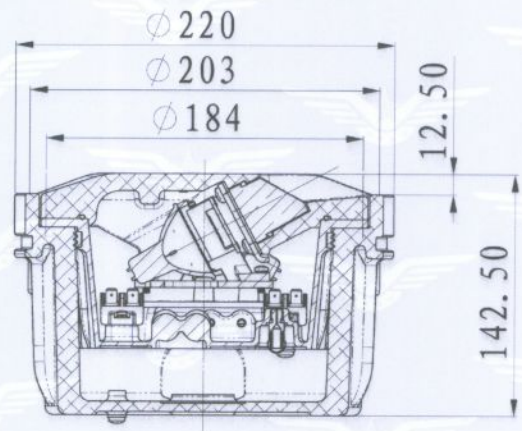

实际500cd等光强图
Actual Isocandela Curve of 500cd

实际5000cd等光强图
Actual Isocandela Curve of 5000cd

主光强要求平均5000cd, 实际平均6230cd,
Min Average 5000 cd Required, Average 6230cd actually